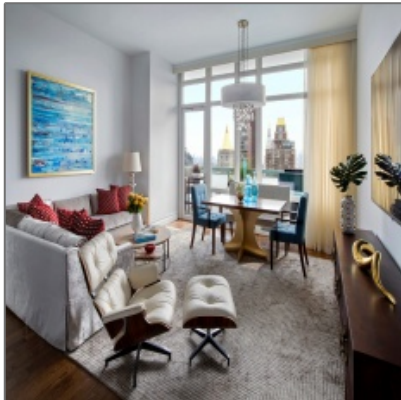

# 1524 Sheepshead Bay Road

2,000 Sqft - 1524 Sheepshead Bay Road, Brooklyn, New York 11235

## Property Description

Units feature walk-in closets, stainless steel appliances, and more. Luxurious community offers pool, bike storage, guest parking and gym. Located near the Meadowbrook State Parkway, Hofstra University and the Nassau Veterans Memorial Coliseum.

## Apartment Details

Showing: [BOOK APARTMENT TOUR](#)

Property Type: **Apartment**

Listing Type: **For Rent**

Price: **\$3,600 Per Month**

Bedrooms: **3**

Bathrooms: **2**

Square Footage: **2,000 Sqft**