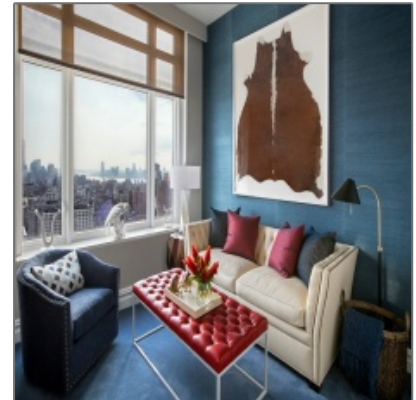

# 1524 Sheepshead Bay Road

2,000 Sqft - 1524 Sheepshead Bay Road, Brooklyn, New York 11235

## Property Description

Units feature walk-in closets, stainless steel appliances, and more. Luxurious community offers pool, bike storage, guest parking and gym. Located near the Meadowbrook State Parkway, Hofstra University and the Nassau Veterans Memorial Coliseum.

## Apartment Details

Showing: [BOOK APARTMENT TOUR](#)

Property Type: **Apartment**

Listing Type: **For Rent**

Price: **\$3,600 Per Month**

Bedrooms: **3**

Bathrooms: **2**

Square Footage: **2,000 Sqft**